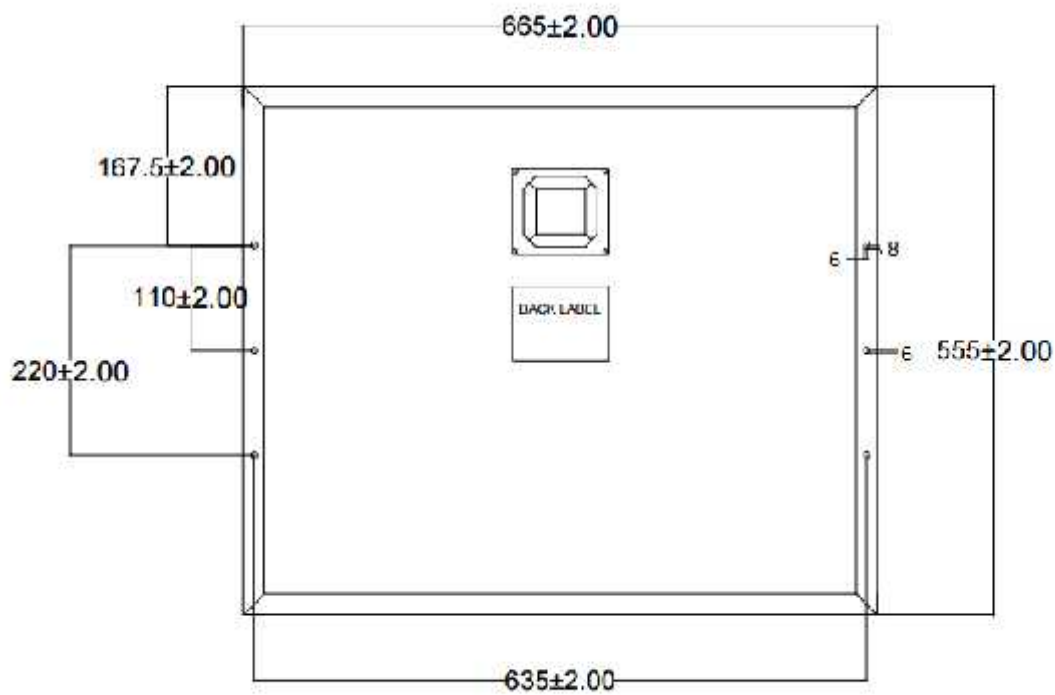

50 W MODULE DRAWING

All Dimensions are In MM