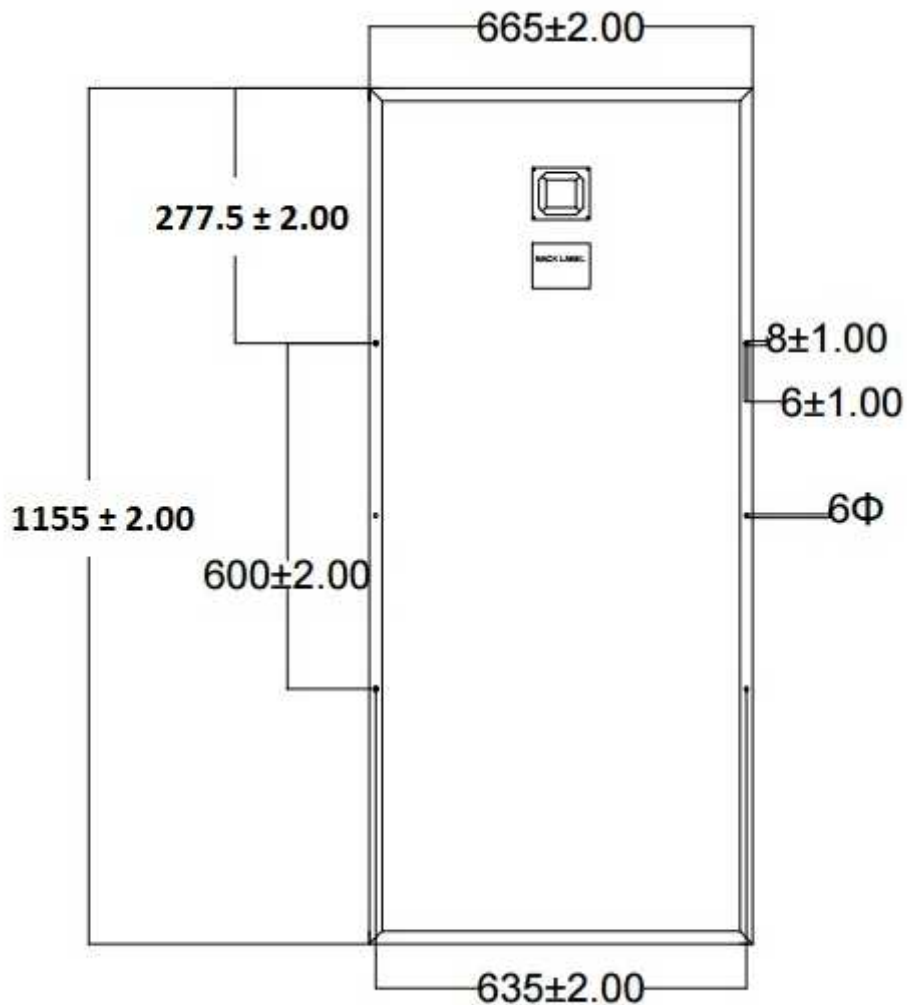

125 W MODULE DRAWING

All Dimensions are In MM