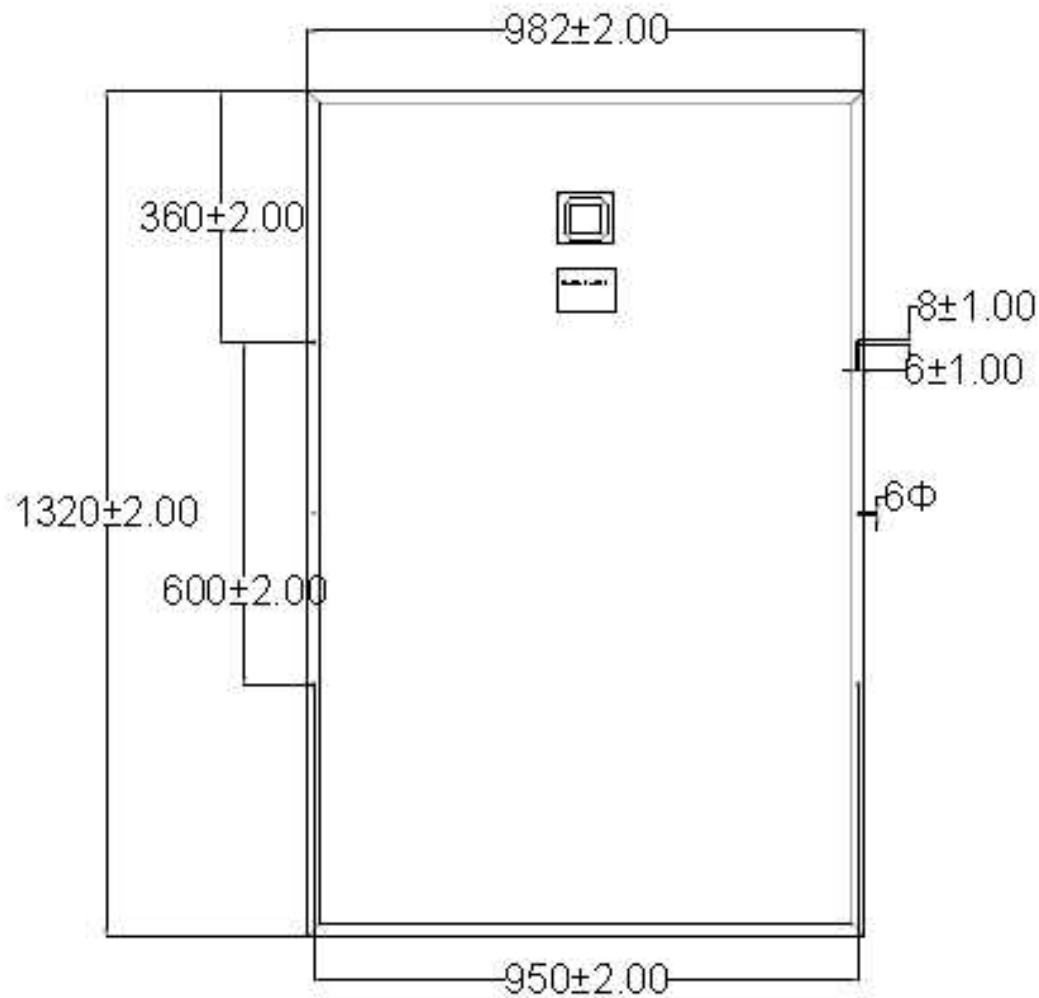

## 200 W-12 V MODULE DRAWING

NOTE: ALL DIMENSIONS ARE IN MM