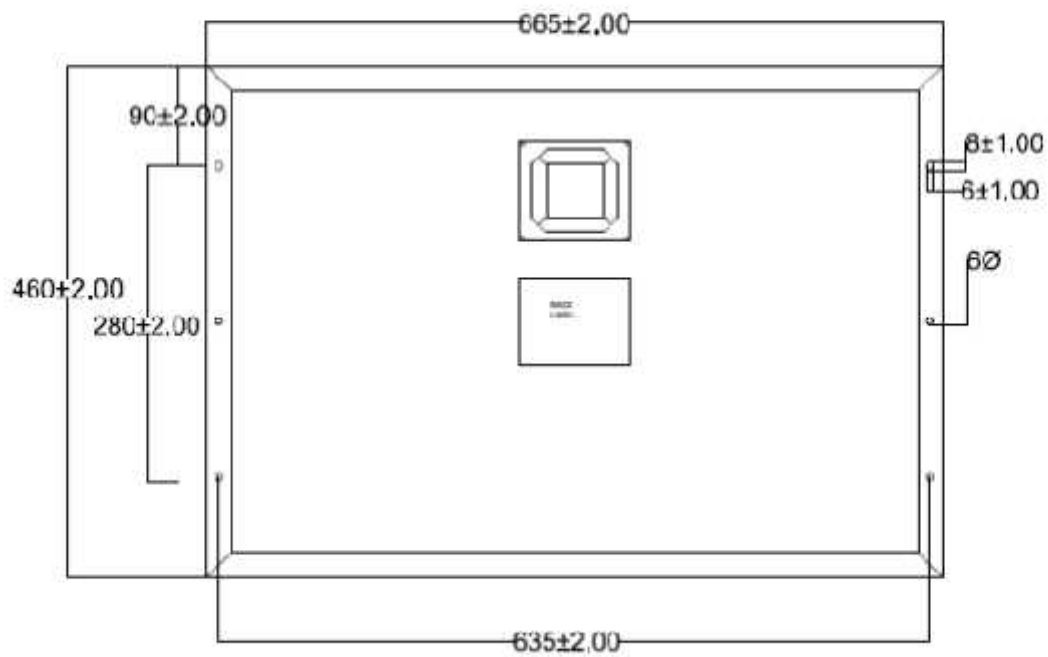

40 W MODULE DRAWING

All Dimensions are In MM