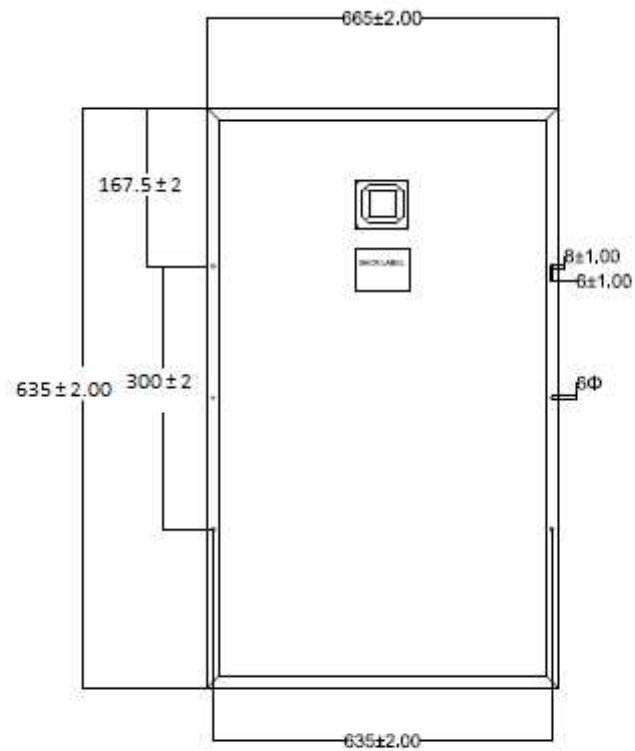

60 W MODULE DRAWING

NOTE: ALL DIMENSIONS ARE IN MM