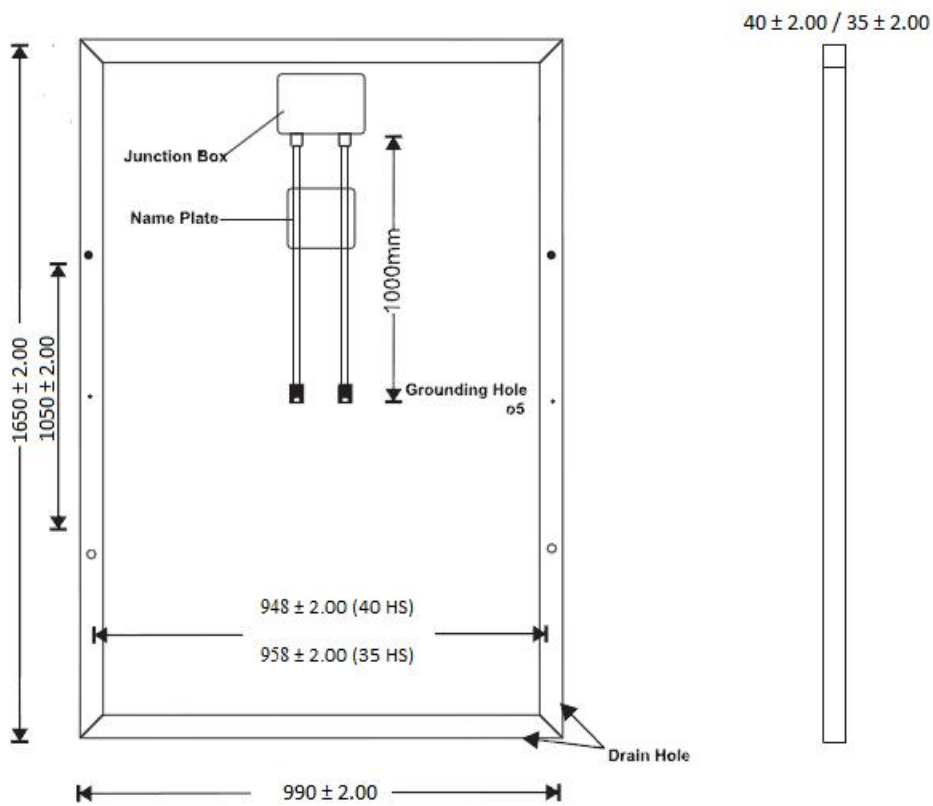

60 CELL MODULE DRAWING(250 W-275W)

ALL DIMENSIONS ARE IN MM